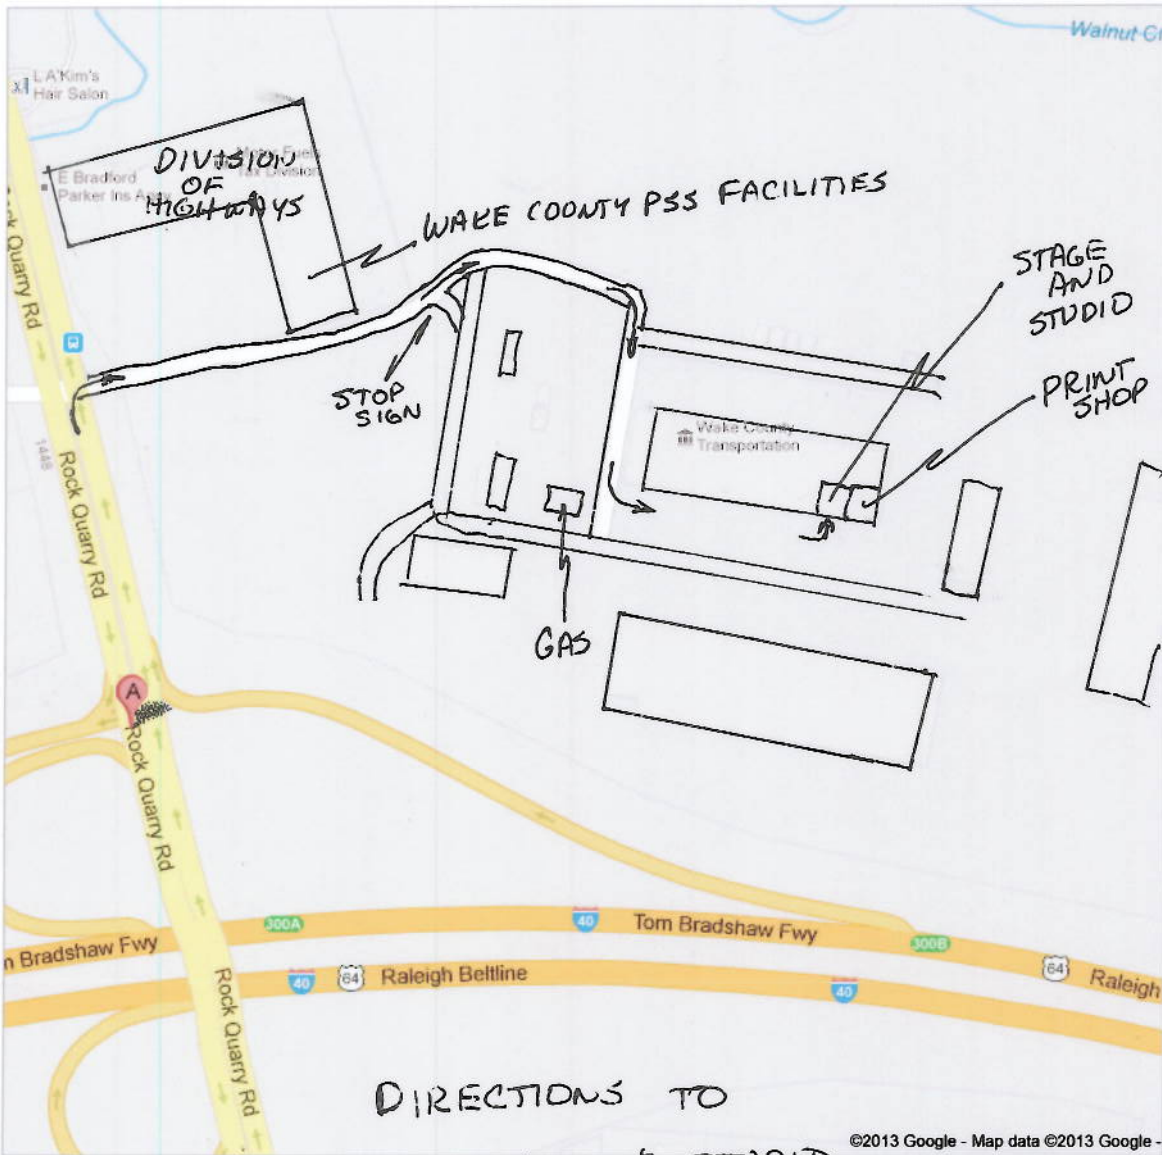

Address 1521 Rock Quarry Rd
Raleigh, NC 27610

Get Google Maps on your phone
Text the word "GMAPS" to 466453

DIRECTIONS TO
STAGE & STUDIO

©2013 Google - Map data ©2013 Google -